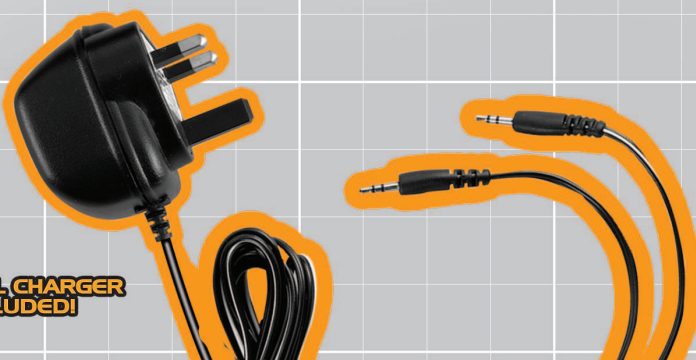

**WALL CHARGER
INCLUDED!**